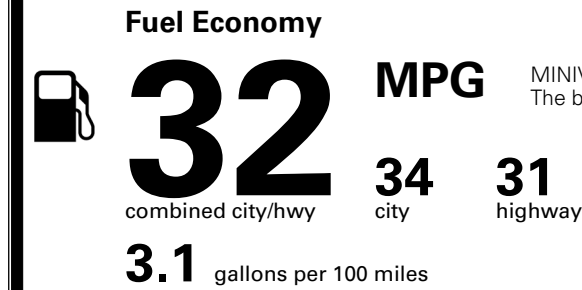

## EPA DOT Fuel Economy and Environment

Gasoline Vehicle

MINIVANS range from 20 to 83 MPG. The best vehicle rates 146 MPGe.

**You save \$750**  
 in fuel costs over 5 years compared to the average new vehicle.