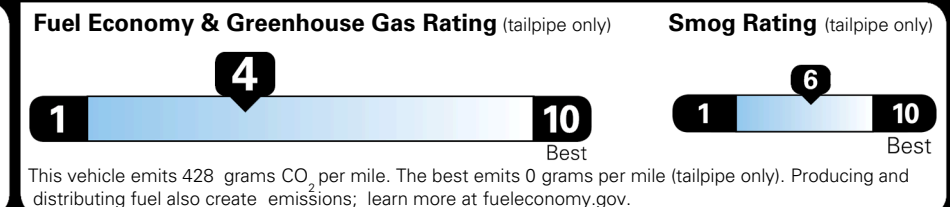

Actual results will vary for many reasons, including driving conditions and how you drive and maintain your vehicle. The average new vehicle gets 29 MPG and costs $8,500 to fuel over 5 years. Cost estimates are based on 15,000 miles per year at $ 3.30 per gallon. MPGe is miles per gasoline gallon equivalent. Vehicle emissions are a significant cause of climate change and smog.

fueleconomy.gov

Calculate personalized estimates and compare vehicles

GOVERNMENT 5-STAR SAFETY RATINGS

Overall Vehicle Score		Not Rated
Frontal	Driver	★★★★★
Crash	Passenger	★★★★
Side	Front seat	Not Rated
Crash	Rear seat	Not Rated
Rollover		★★★★

Star ratings based on the risk of injury in a frontal impact. Should ONLY be compared to other vehicles of similar size and weight.

Star ratings based on the risk of injury in a side impact.

Star ratings based on the risk of rollover in a single-vehicle crash.

Star ratings range from 1 to 5 stars (★★★★★) with 5 being the highest. Source: National Highway Traffic Safety Administration (NHTSA). www.safercar.gov or 1-888-327-4236

Manufacturer's suggested retail price includes Manufacturer's recommended pre-delivery service. License and title fees, state and local taxes and other dealer installed options and accessories are not included in the manufacturer's suggested retail price.

PARTS CONTENT INFORMATION

FOR VEHICLES IN THIS CAR LINE U.S./CANADIAN PARTS CONTENT: 2 %

MAJOR SOURCES OF FOREIGN PARTS: KOREA: 95%

NOTE: PARTS CONTENT DOES NOT INCLUDE FINAL ASSEMBLY, DISTRIBUTION, OR OTHER NON-PARTS COSTS.

FOR THIS VEHICLE FINAL ASSEMBLY POINT: GWANGMYEONG, KOREA

COUNTRY OF ORIGIN ENGINE (MOTOR): KOREA

TRANSMISSION: KOREA

*Additional terms and conditions apply.
**Kia Connect may be currently unavailable for some Model Year 2022 and newer vehicles sold or purchased in Massachusetts; please see owners.kia.com for more information.
NOTE: When you purchase this vehicle, Kia America, Inc. collects personal information you provide to the dealership. For information on our collection and use of personal information and your rights, please see our Privacy Policy on www.kia.com.