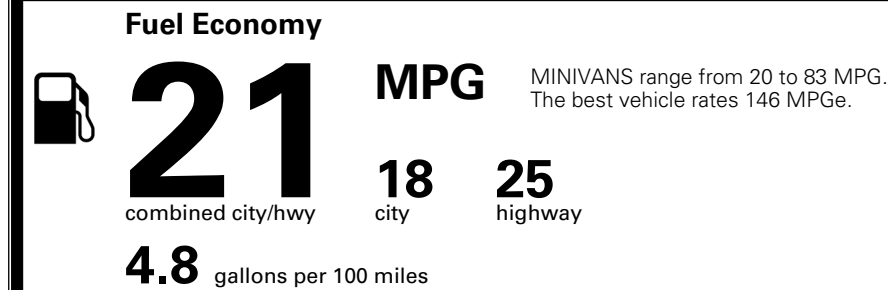

MSRP INCLUDING OPTIONS \$ 48,820.00

INLAND FREIGHT AND HANDLING \$ 1,545.00

TOTAL MANUFACTURER'S SUGGESTED RETAIL PRICE ▶ \$ 50,365.00

TOTAL ADDITIONAL WEIGHT: 16.5

EPA DOT Fuel Economy and Environment

Gasoline Vehicle