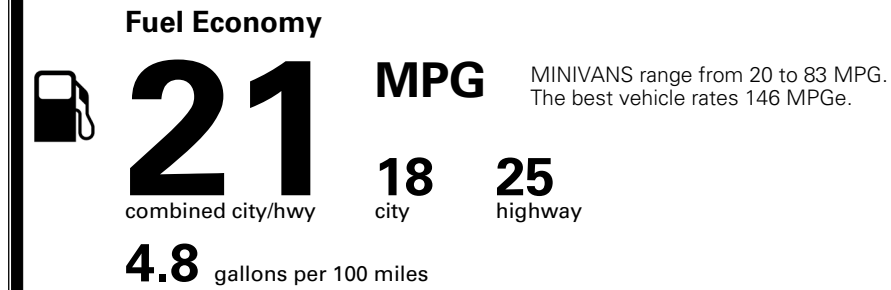

EPA DOT Fuel Economy and Environment

Gasoline Vehicle

You spend $3,250 more in fuel costs over 5 years compared to the average new vehicle.

Annual fuel cost $2,350