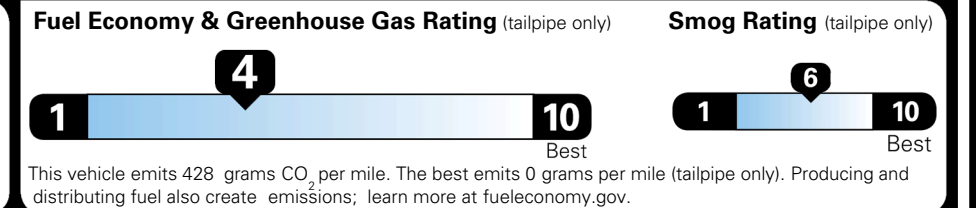

### EPA DOT Fuel Economy and Environment

Gasoline Vehicle

**You spend \$3,250 more in fuel costs over 5 years** compared to the average new vehicle.

**Annual fuel cost \$2,350**

Actual results will vary for many reasons, including driving conditions and how you drive and maintain your vehicle. The average new vehicle gets 29 MPG and costs \$8,500 to fuel over 5 years. Cost estimates are based on 15,000 miles per year at \$ 3.30 per gallon. MPGe is miles per gasoline gallon equivalent. Vehicle emissions are a significant cause of climate change and smog.