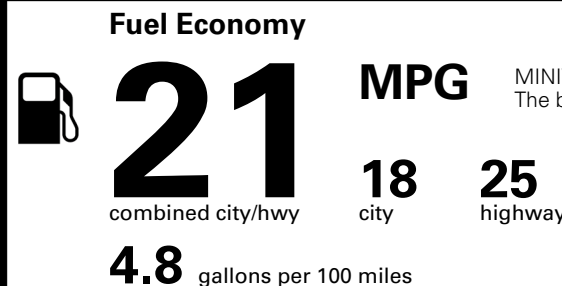

MSRP INCLUDING OPTIONS \$ 48,585.00

INLAND FREIGHT AND HANDLING \$ 1,545.00

TOTAL MANUFACTURER'S SUGGESTED RETAIL PRICE ▶ \$ 50,130.00

TOTAL ADDITIONAL WEIGHT: 21.5

EPA DOT Fuel Economy and Environment

Gasoline Vehicle