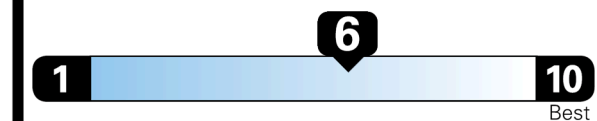

EPA DOT Fuel Economy and Environment

Gasoline Vehicle

Fuel Economy

32 MPG
combined city/hwy

34 MPG
city

31 MPG
highway

3.1 gallons per 100 miles

MINIVANS range from 20 to 83 MPG.
The best vehicle rates 146 MPGe.

You save
$750
in fuel costs
over 5 years
compared to the
average new vehicle.

Annual fuel cost
$1,550

Fuel Economy & Greenhouse Gas Rating (tailpipe only)