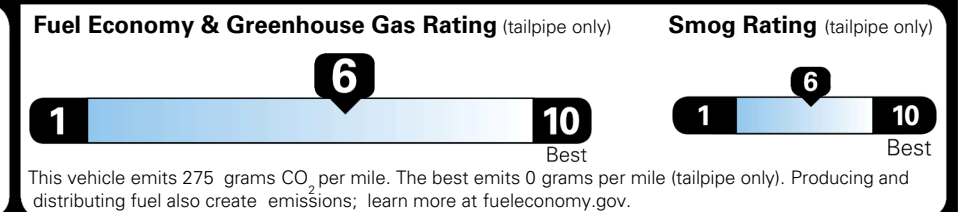

Actual results will vary for many reasons, including driving conditions and how you drive and maintain your vehicle. The average new vehicle gets 29 MPG and costs $8,500 to fuel over 5 years. Cost estimates are based on 15,000 miles per year at $ 3.30 per gallon. MPGe is miles per gasoline gallon equivalent. Vehicle emissions are a significant cause of climate change and smog.

fueleconomy.gov

Calculate personalized estimates and compare vehicles

GOVERNMENT 5-STAR SAFETY RATINGS

Overall Vehicle Score		Not Rated
Based on the combined rating of frontal, side and rollover. Should ONLY be compared to other vehicles of similar size and weight.		
Frontal	Driver	★★★★★
Crash	Passenger	★★★★
Based on the risk of injury in a frontal impact. Should ONLY be compared to other vehicles of similar size and weight.		
Side	Front seat	Not Rated
Crash	Rear seat	Not Rated
Star ratings based on the risk of injury in a side impact.		
Rollover		★★★★
Star ratings based on the risk of rollover in a single-vehicle crash.		

Star ratings range from 1 to 5 stars (★★★★★) with 5 being the highest.
Source: National Highway Traffic Safety Administration (NHTSA).
www.safercar.gov or 1-888-327-4236

Manufacturer's suggested retail price includes Manufacturer's recommended pre-delivery service. License and title fees, state and local taxes and other dealer installed options and accessories are not included in the manufacturer's suggested retail price.

PARTS CONTENT INFORMATION

FOR VEHICLES IN THIS CAR LINE U.S./CANADIAN PARTS CONTENT: 2 %

MAJOR SOURCES OF FOREIGN PARTS: KOREA: 90%

NOTE: PARTS CONTENT DOES NOT INCLUDE FINAL ASSEMBLY, DISTRIBUTION, OR OTHER NON-PARTS COSTS.

FOR THIS VEHICLE FINAL ASSEMBLY POINT: GWANGMYEONG, KOREA

COUNTRY OF ORIGIN ENGINE (MOTOR): KOREA

TRANSMISSION: KOREA