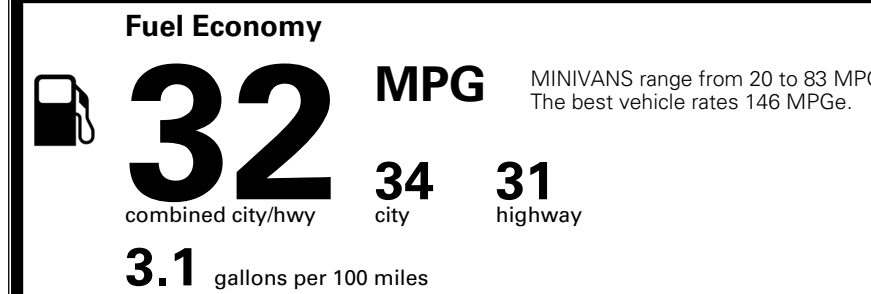

\$ 50,790.00

INLAND FREIGHT AND HANDLING

\$ 1,545.00

TOTAL MANUFACTURER'S SUGGESTED RETAIL PRICE ▶

\$ 52,335.00

TOTAL ADDITIONAL WEIGHT: 23.7

EPA DOT Fuel Economy and Environment

Gasoline Vehicle