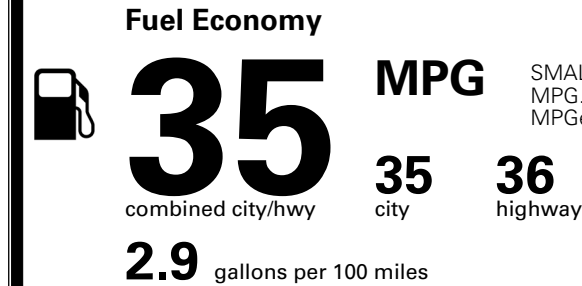

MSRP INCLUDING OPTIONS

\$ 34,120.00

INLAND FREIGHT AND HANDLING

\$ 1,445.00

TOTAL MANUFACTURER'S SUGGESTED RETAIL PRICE ▶

\$ 35,565.00

TOTAL ADDITIONAL WEIGHT: 14.9

EPA DOT Fuel Economy and Environment

Gasoline Vehicle

SMALL SUVs range from 14 to 125 MPG. The best vehicle rates 146 MPGe.

You save
\$1,500
 in fuel costs
 over 5 years
 compared to the
 average new vehicle.

Annual fuel cost
\$1,400

Fuel Economy & Greenhouse Gas Rating (tailpipe only)